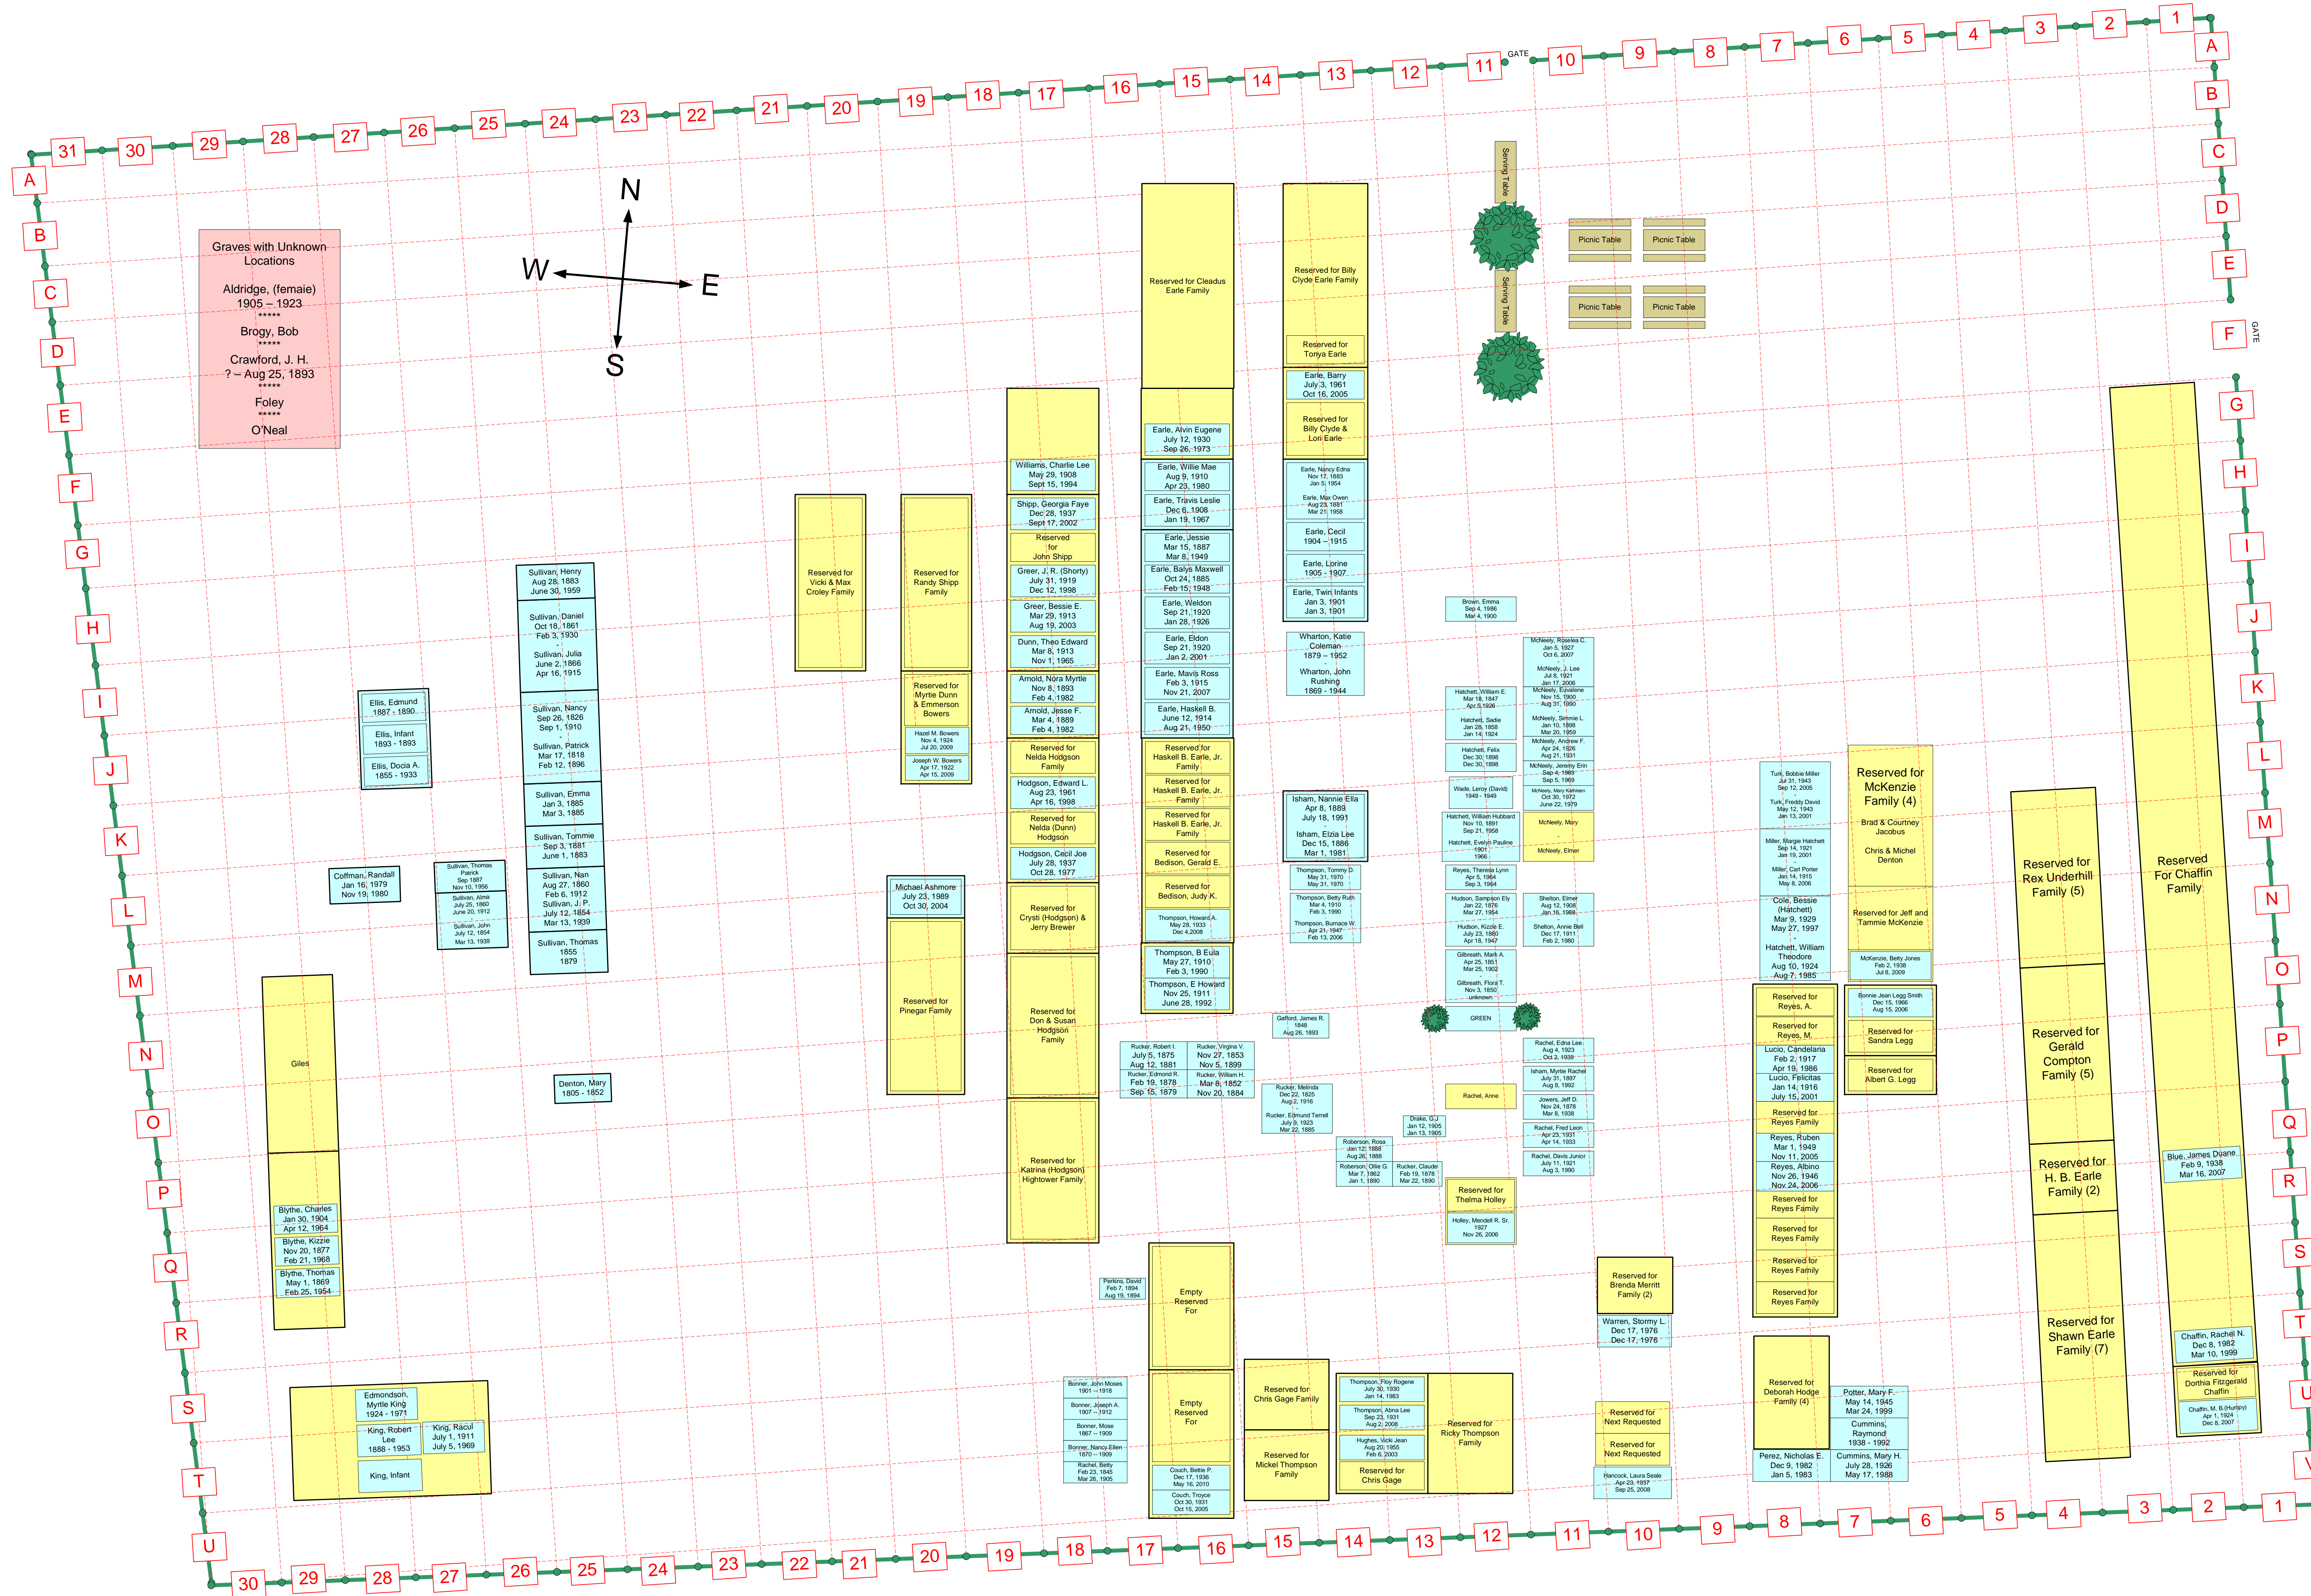

SULLIVAN CEMETERY

GRAVE AND PLOT LAYOUT

Location	Last Name	First	Middle
N/A	Aldridge	female	
J-18	Arnold	Jesse	Franklin
J-18	Arnold	Nora	Myrtle
M-20	Ashmore	Michael	
R-2	Bae	James	
P-29	Blythe	Charles	Patrick
Q-29	Blythe	Kiziah (Kizzie)	
Q-29	Blythe	Thomas	Melton
T-18	Bonner	John	Moses
T-18	Bonner	Joseph	Austin
T-18	Bonner	Mose	
T-18	Bonner	Nancy	Ellen
K-19	Bowers	Hazel	M.
K-19	Bowers	Joseph	William
N/A	Brogy	Bob	
H-11	Brown	Emma	
U-2	Chaffin	M.	B. (Humpy)
T-2	Chaffin	Rachel	Nichole
L-28	Coffman	Randall	
N-7	Cole	Bessie	(Hatchett)
U-16	Couch	Bettie	P
U-16	Couch	Troyce	H.
N/A	Crawford		
U-7	Cummins	Mary	(Hatchett)
U-7	Cummins	Raymond	
O-25	Denton	Mary	
P-13	Drake	G.	J.
H-18	Dun	Theo	Edward
F-15	Earle	Alvin	Eugenie
H-16	Earle	Balys	Maxwell
F-14	Earle	Barry	
H-14	Earle	Cecil	
I-16	Earle	Elton	
H-16	Earle	Haskell	Burtin
H-16	Earle	Jessie	Texas (Sullivan)
H-14	Earle	Lorine	
J-16	Earle	Mavis	Ross
G-14	Earle	Max	Owen
G-14	Earle	Nancy	Edna (Sullivan)
G-16	Earle	Travis	Leslie
I-14	Earle	Twin Infant Boys	
I-16	Earle	Weldon	
G-16	Earle	Willie	Mae (Fincher)
S-28	Edmondson	Myrtle	King
J-27	Ellis	Docia	A. (Rucker)
H-27	Ellis	Edmund	
J-27	Ellis	Mart	
N/A	Foley		
O-14	Gafford	James	R.
N-12	Gibbreath	Florella (Flora)	Trekatta (Bradberry)
N-12	Gibbreath	Mark	Alexander
O-12	Greer		
I-18	Greer	Bessie	Elizabeth (Dunn)
H-17	Greer	Joseph	Raymond (Shorty)
T-10	Hancock	Laura	Frances (Seale)
K-12	Hatchett	Cansada (Sadie)	Elizabeth (Smith)
L-12	Hatchett	Evelyn	Pauline (McNeely)
K-12	Hatchett	Felix	
J-12	Hatchett	William	Eihuae
L-12	Hatchett	William	Hubbard
N-7	Hatchett	William	Theodore
L-18	Hodgson	Cecil	Joe
K-18	Hodgson	Edward	Leon
R-12	Holley, Sr.	Mendell	R.
N-12	Hudson	Kiziah	Elizabeth (Gibbreath)
M-12	Hudson	Sampson	Ely
U-14	Hughes	Vicki	Jean
L-14	Isham	Elziza	Lee
P-11	Isham	Myrtle	Klunia (Hudson, Rachel, Jowers)
L-14	Isham	Nannie Ella	Clementine (Hatchett)
P-11	Jowers	Jeff	D.
T-28	King	Infant	
T-27	King	Racul	
T-28	King	Robert	Lee
P-8	Lucio	Candelaria	
P-8	Lucio	Felicitas	
N-6	McKenzie	Betty	Jones
K-11	McNeely	Andrew	F.
K-11	McNeely	Euxalena	(Hatchett)
L-11	McNeely	Jeremy	Erin
J-11	McNeely	J.	Lee
L-11	McNeely	Mary	Kathleen
J-11	McNeely	Rosalba	C.
K-11	McNeely	Simmie	L.
M-7	Miller	Carl	Porter
M-7	Miller	Margie	Hatchett
N/A	O'Neal		
U-8	Peretz	Nicholas	Edmund
R-17	Perkins	David	
T-7	Potter	Mary	Francis
U-18	Rachel	Elizabeth (Betty)	Jane (Latta, Moore, McCartney, Jowers)
Q-11	Rachel	Davis	Junior
O-11	Rachel	Edna	Lee
Q-11	Rachel	Fred	Leon
R-8	Reyes	Albino (Bino)	
O-8	Reyes	Ruben	
M-12	Reyes	Teresa	Lynn
Q-14	Roberson	Ollie	G.
Q-14	Rucker	Rosa	
Q-13	Rucker	Claude	C.
O-16	Rucker	Edmund	Ralph
P-14	Rucker	Edmund	Terrell
P-14	Rucker	Melinda	Williams
O-16	Rucker	Robert	L.
O-16	Rucker	Virginia	Victoria
Q-16	Rucker	William	H.
N-11	Shelton	Annie	Bell (Bevens)
M-11	Shelton	Elmer	Haywood
G-17	Shipp	Georgia	Jean (Legg)
O-6	Smith	Bonnie	
L-26	Sullivan	Alma	(Rucker)
H-25	Sullivan	Daniel	
K-25	Sullivan	Emma	
H-25	Sullivan	Henry	Patrick
L-25	Sullivan	James	
M-26	Sullivan	John	
I-25	Sullivan	Julia	Isabel
L-25	Sullivan	Nan	
J-25	Sullivan	Nancy	(Jefferies)
J-25	Sullivan	Patrick	
M-25	Sullivan	Thomas	
L-26	Sullivan	Thomas	Patrick
L-25	Sullivan	Tommie	
T-14	Thompson	Abna	Lee
N-16	Thompson	Betty	Eula (Isham)
M-14	Thompson	Betty	Ruth
M-14	Thompson	Burnace	W. (Tommy)
N-16	Thompson	Ewell	Howard
T-14	Thompson	Floy	Rogene
M-16	Thompson	Andrew	
M-14	Thompson	Tommy	Dale
L-7	Turk	Bobbie	Miller
L-7	Turk	Freddy	David
L-12	Wade	David	
S-10	Warren	Stormy	Lynn
J-14	Wharton	John	Rushing
J-14	Wharton	Katie	Coleman
G-17	Williams	Charlie	Lee